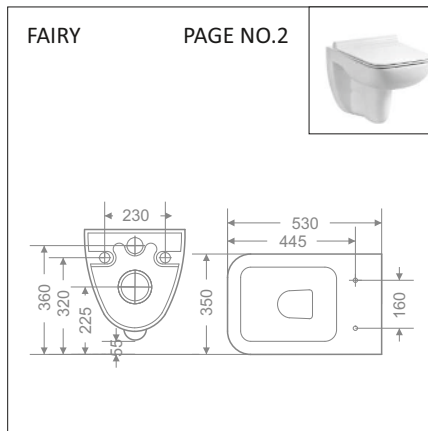

₹500/-SET

PVC END CAP FOR WALL HUNG CLOSETS – FOR GARNET, VESTO, TRIP, CARLO,

₹500/-SET

STEEL HANGING BRACKET – FOR ALL URINALS

₹460/-SET

**TECHNICAL DIMENSIONS**

TECHNICAL DIMENSIONS

TECHNICAL DIMENSIONS