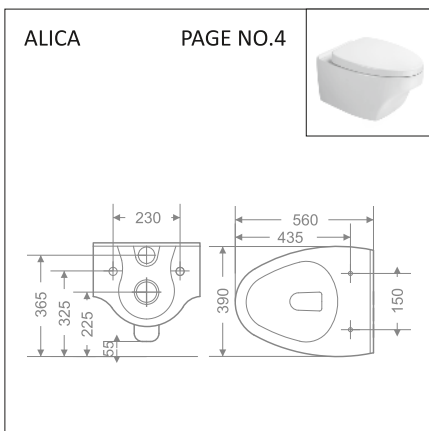

₹500/-SET

PVC END CAP FOR WALL HUNG CLOSETS – FOR GARNET, VESTO, TRIP, CARLO,

₹500/-SET

STEEL HANGING BRACKET – FOR ALL URINALS

₹460/-SET

**TECHNICAL DIMENSIONS**

TECHNICAL DIMENSIONS

TECHNICAL DIMENSIONS