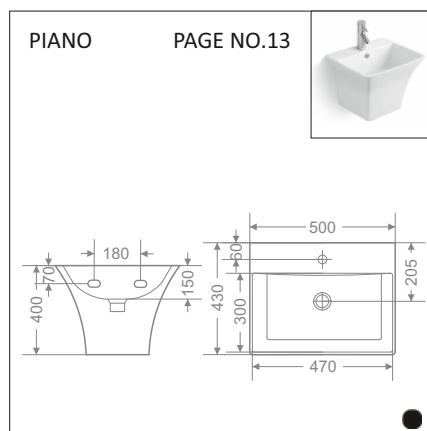

TECHNICAL DIMENSIONS