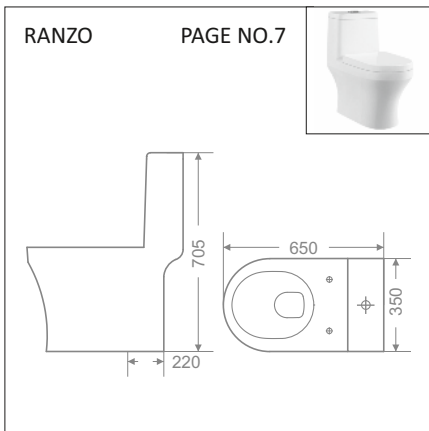

₹500/-SET

PVC END CAP FOR WALL HUNG CLOSETS – FOR GARNET, VESTO, TRIP, CARLO,

₹500/-SET

STEEL HANGING BRACKET – FOR ALL URINALS

₹460/-SET

**TECHNICAL DIMENSIONS**

TECHNICAL DIMENSIONS

TECHNICAL DIMENSIONS