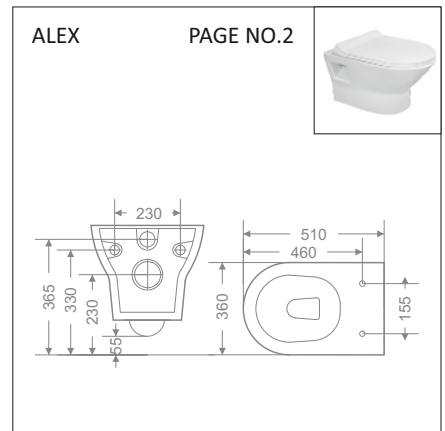

₹500/-SET

PVC END CAP FOR WALL HUNG CLOSETS – FOR GARNET, VESTO, TRIP, CARLO,

₹500/-SET

STEEL HANGING BRACKET – FOR ALL URINALS

₹460/-SET

**TECHNICAL DIMENSIONS**

TECHNICAL DIMENSIONS

TECHNICAL DIMENSIONS