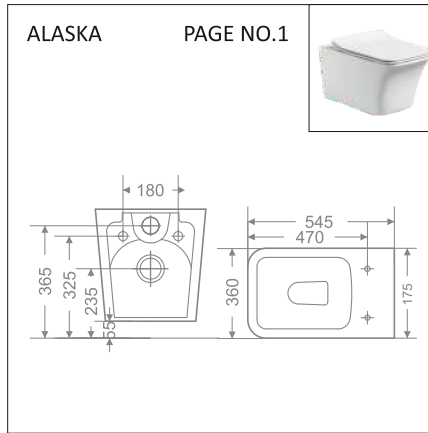

₹500/-SET

PVC END CAP FOR WALL HUNG CLOSETS – FOR GARNET, VESTO, TRIP, CARLO,

₹500/-SET

STEEL HANGING BRACKET – FOR ALL URINALS

₹460/-SET

**TECHNICAL DIMENSIONS**

TECHNICAL DIMENSIONS

TECHNICAL DIMENSIONS