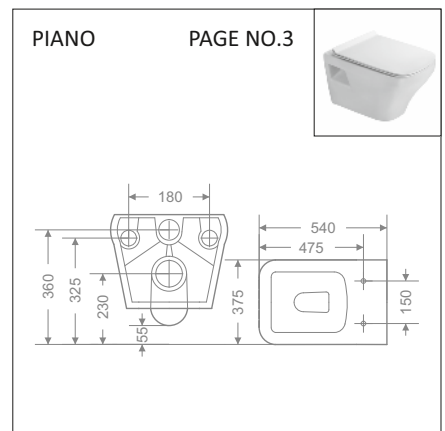

₹500/-SET

PVC END CAP FOR WALL HUNG CLOSETS – FOR GARNET, VESTO, TRIP, CARLO,

₹500/-SET

STEEL HANGING BRACKET – FOR ALL URINALS

₹460/-SET

**TECHNICAL DIMENSIONS**

TECHNICAL DIMENSIONS

TECHNICAL DIMENSIONS