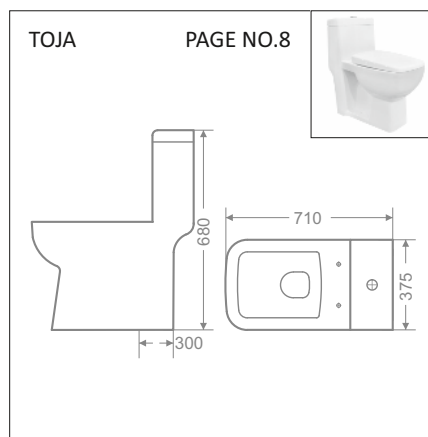

TECHNICAL DIMENSIONS