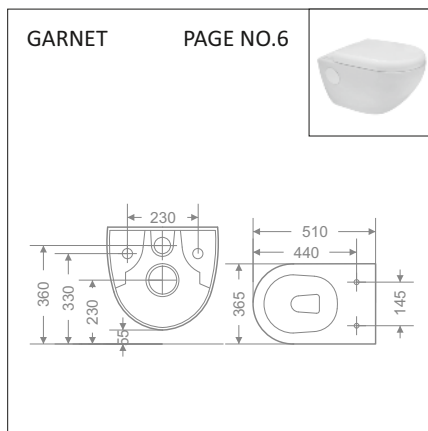

₹500/-SET

PVC END CAP FOR WALL HUNG CLOSETS – FOR GARNET, VESTO, TRIP, CARLO,

₹500/-SET

STEEL HANGING BRACKET – FOR ALL URINALS

₹460/-SET

**TECHNICAL DIMENSIONS**

TECHNICAL DIMENSIONS

TECHNICAL DIMENSIONS