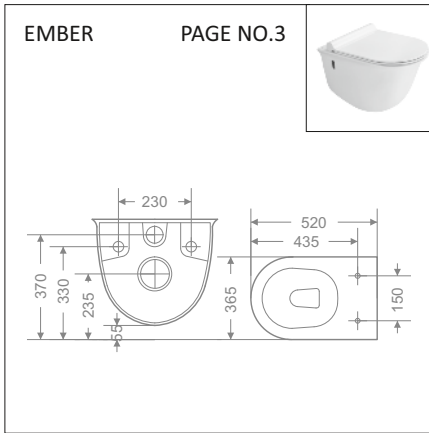

₹500/-SET

PVC END CAP FOR WALL HUNG CLOSETS – FOR GARNET, VESTO, TRIP, CARLO,

₹500/-SET

STEEL HANGING BRACKET – FOR ALL URINALS

₹460/-SET

**TECHNICAL DIMENSIONS**

TECHNICAL DIMENSIONS

TECHNICAL DIMENSIONS