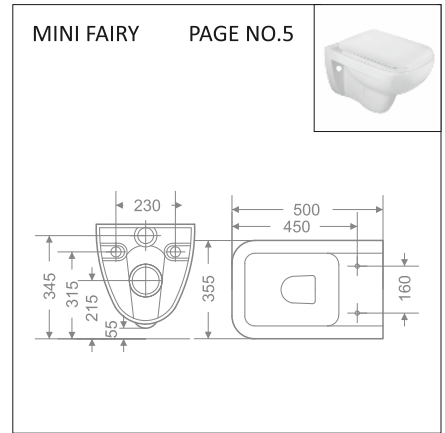

₹500/-SET

PVC END CAP FOR WALL HUNG CLOSETS – FOR GARNET, VESTO, TRIP, CARLO,

₹500/-SET

STEEL HANGING BRACKET – FOR ALL URINALS

₹460/-SET

**TECHNICAL DIMENSIONS**

TECHNICAL DIMENSIONS

TECHNICAL DIMENSIONS