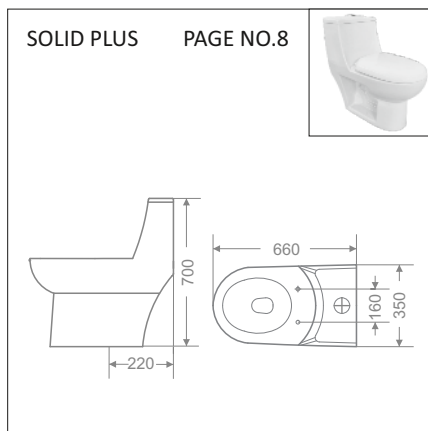

₹500/-SET

PVC END CAP FOR WALL HUNG CLOSETS – FOR GARNET, VESTO, TRIP, CARLO,

₹500/-SET

STEEL HANGING BRACKET – FOR ALL URINALS

₹460/-SET

**TECHNICAL DIMENSIONS**

TECHNICAL DIMENSIONS

TECHNICAL DIMENSIONS