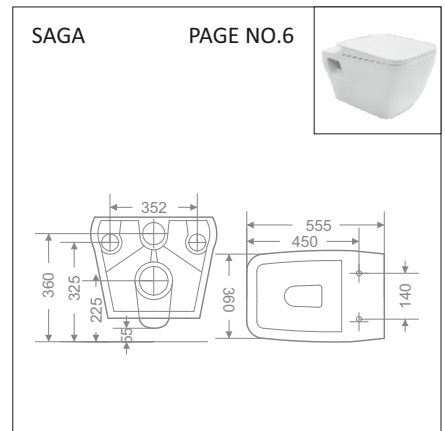

₹500/-SET

PVC END CAP FOR WALL HUNG CLOSETS – FOR GARNET, VESTO, TRIP, CARLO,

₹500/-SET

STEEL HANGING BRACKET – FOR ALL URINALS

₹460/-SET

**TECHNICAL DIMENSIONS**

TECHNICAL DIMENSIONS

TECHNICAL DIMENSIONS