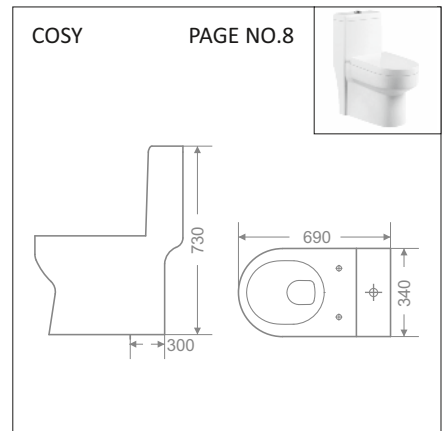

₹500/-SET

PVC END CAP FOR WALL HUNG CLOSETS – FOR GARNET, VESTO, TRIP, CARLO,

₹500/-SET

STEEL HANGING BRACKET – FOR ALL URINALS

₹460/-SET

**TECHNICAL DIMENSIONS**

TECHNICAL DIMENSIONS

TECHNICAL DIMENSIONS