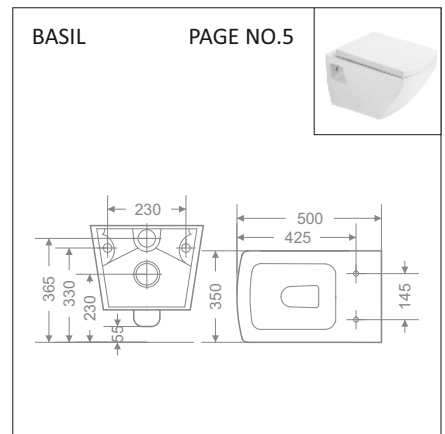

₹500/-SET

PVC END CAP FOR WALL HUNG CLOSETS – FOR GARNET, VESTO, TRIP, CARLO,

₹500/-SET

STEEL HANGING BRACKET – FOR ALL URINALS

₹460/-SET

**TECHNICAL DIMENSIONS**

TECHNICAL DIMENSIONS

TECHNICAL DIMENSIONS