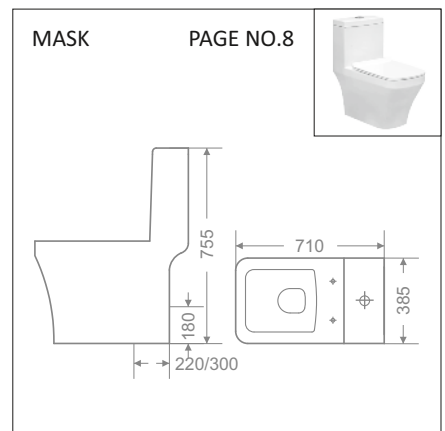

₹500/-SET

PVC END CAP FOR WALL HUNG CLOSETS – FOR GARNET, VESTO, TRIP, CARLO,

₹500/-SET

STEEL HANGING BRACKET – FOR ALL URINALS

₹460/-SET

**TECHNICAL DIMENSIONS**

TECHNICAL DIMENSIONS

TECHNICAL DIMENSIONS