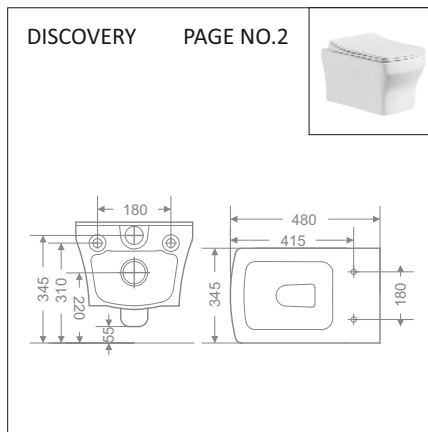

₹500/-SET

PVC END CAP FOR WALL HUNG CLOSETS – FOR GARNET, VESTO, TRIP, CARLO,

₹500/-SET

STEEL HANGING BRACKET – FOR ALL URINALS

₹460/-SET

**TECHNICAL DIMENSIONS**

TECHNICAL DIMENSIONS

TECHNICAL DIMENSIONS