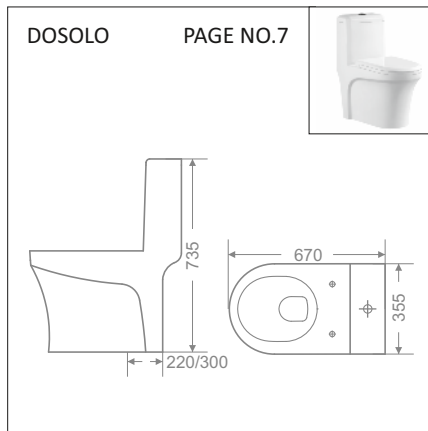

₹500/-SET

PVC END CAP FOR WALL HUNG CLOSETS – FOR GARNET, VESTO, TRIP, CARLO,

₹500/-SET

STEEL HANGING BRACKET – FOR ALL URINALS

₹460/-SET

**TECHNICAL DIMENSIONS**

TECHNICAL DIMENSIONS

TECHNICAL DIMENSIONS