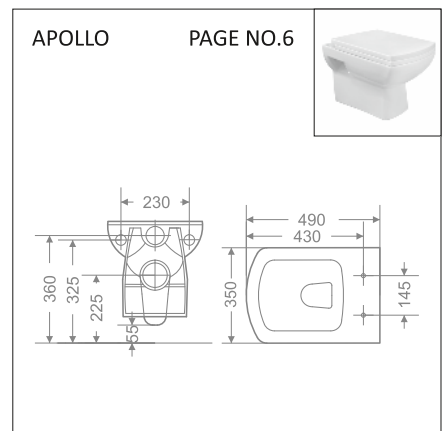

₹500/-SET

PVC END CAP FOR WALL HUNG CLOSETS – FOR GARNET, VESTO, TRIP, CARLO,

₹500/-SET

STEEL HANGING BRACKET – FOR ALL URINALS

₹460/-SET

**TECHNICAL DIMENSIONS**

TECHNICAL DIMENSIONS

TECHNICAL DIMENSIONS