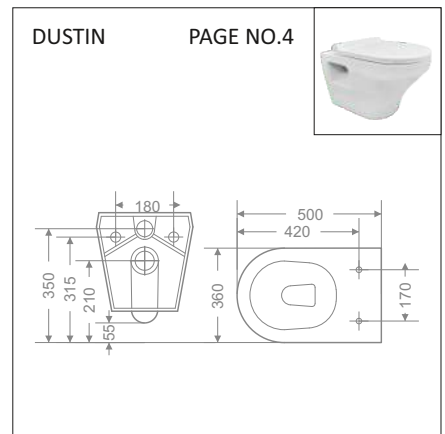

₹500/-SET

PVC END CAP FOR WALL HUNG CLOSETS – FOR GARNET, VESTO, TRIP, CARLO,

₹500/-SET

STEEL HANGING BRACKET – FOR ALL URINALS

₹460/-SET

**TECHNICAL DIMENSIONS**

TECHNICAL DIMENSIONS

TECHNICAL DIMENSIONS