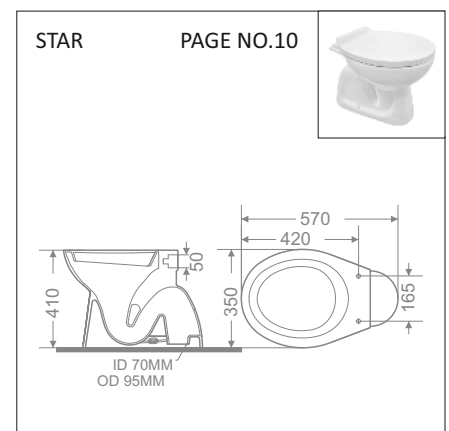

TECHNICAL DIMENSIONS