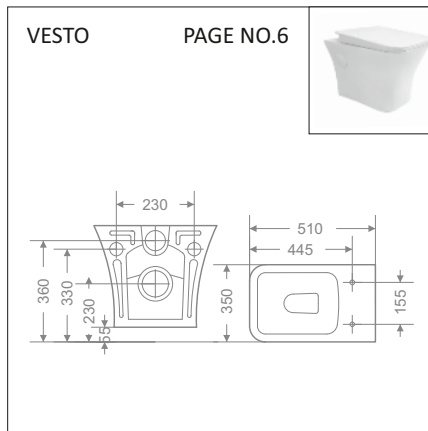

₹500/-SET

PVC END CAP FOR WALL HUNG CLOSETS – FOR GARNET, VESTO, TRIP, CARLO,

₹500/-SET

STEEL HANGING BRACKET – FOR ALL URINALS

₹460/-SET

**TECHNICAL DIMENSIONS**

TECHNICAL DIMENSIONS

TECHNICAL DIMENSIONS