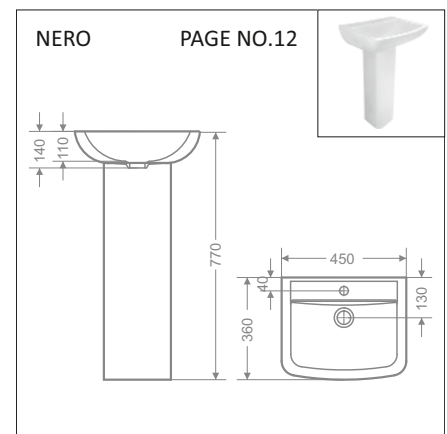

TECHNICAL DIMENSIONS