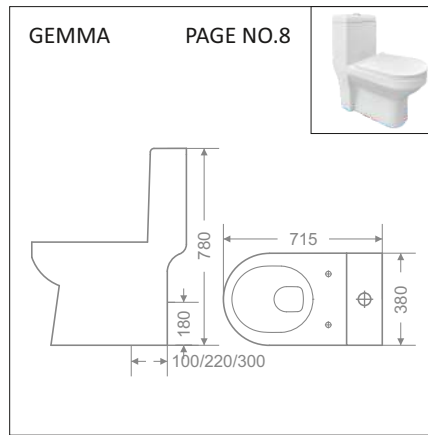

TECHNICAL DIMENSIONS