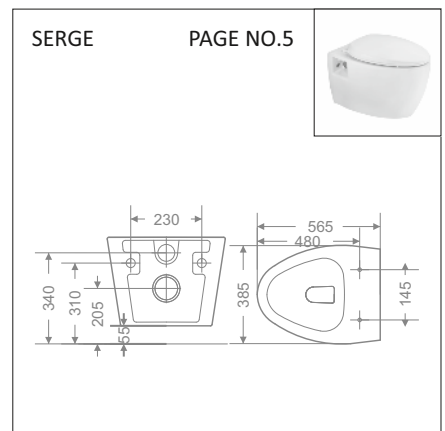

₹500/-SET

PVC END CAP FOR WALL HUNG CLOSETS – FOR GARNET, VESTO, TRIP, CARLO,

₹500/-SET

STEEL HANGING BRACKET – FOR ALL URINALS

₹460/-SET

**TECHNICAL DIMENSIONS**

TECHNICAL DIMENSIONS

TECHNICAL DIMENSIONS