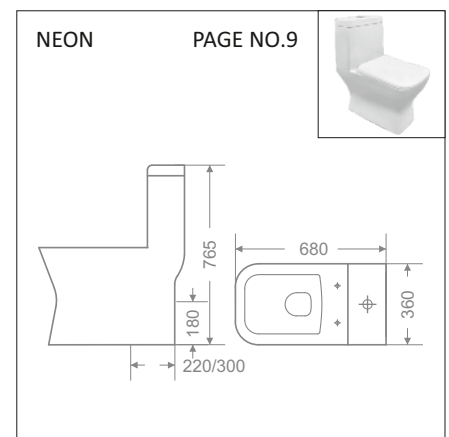

TECHNICAL DIMENSIONS