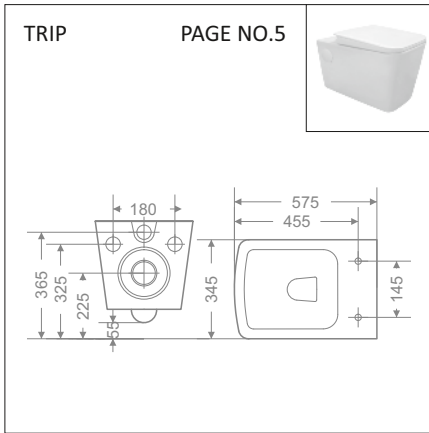

₹500/-SET

PVC END CAP FOR WALL HUNG CLOSETS – FOR GARNET, VESTO, TRIP, CARLO,

₹500/-SET

STEEL HANGING BRACKET – FOR ALL URINALS

₹460/-SET

**TECHNICAL DIMENSIONS**

TECHNICAL DIMENSIONS

TECHNICAL DIMENSIONS